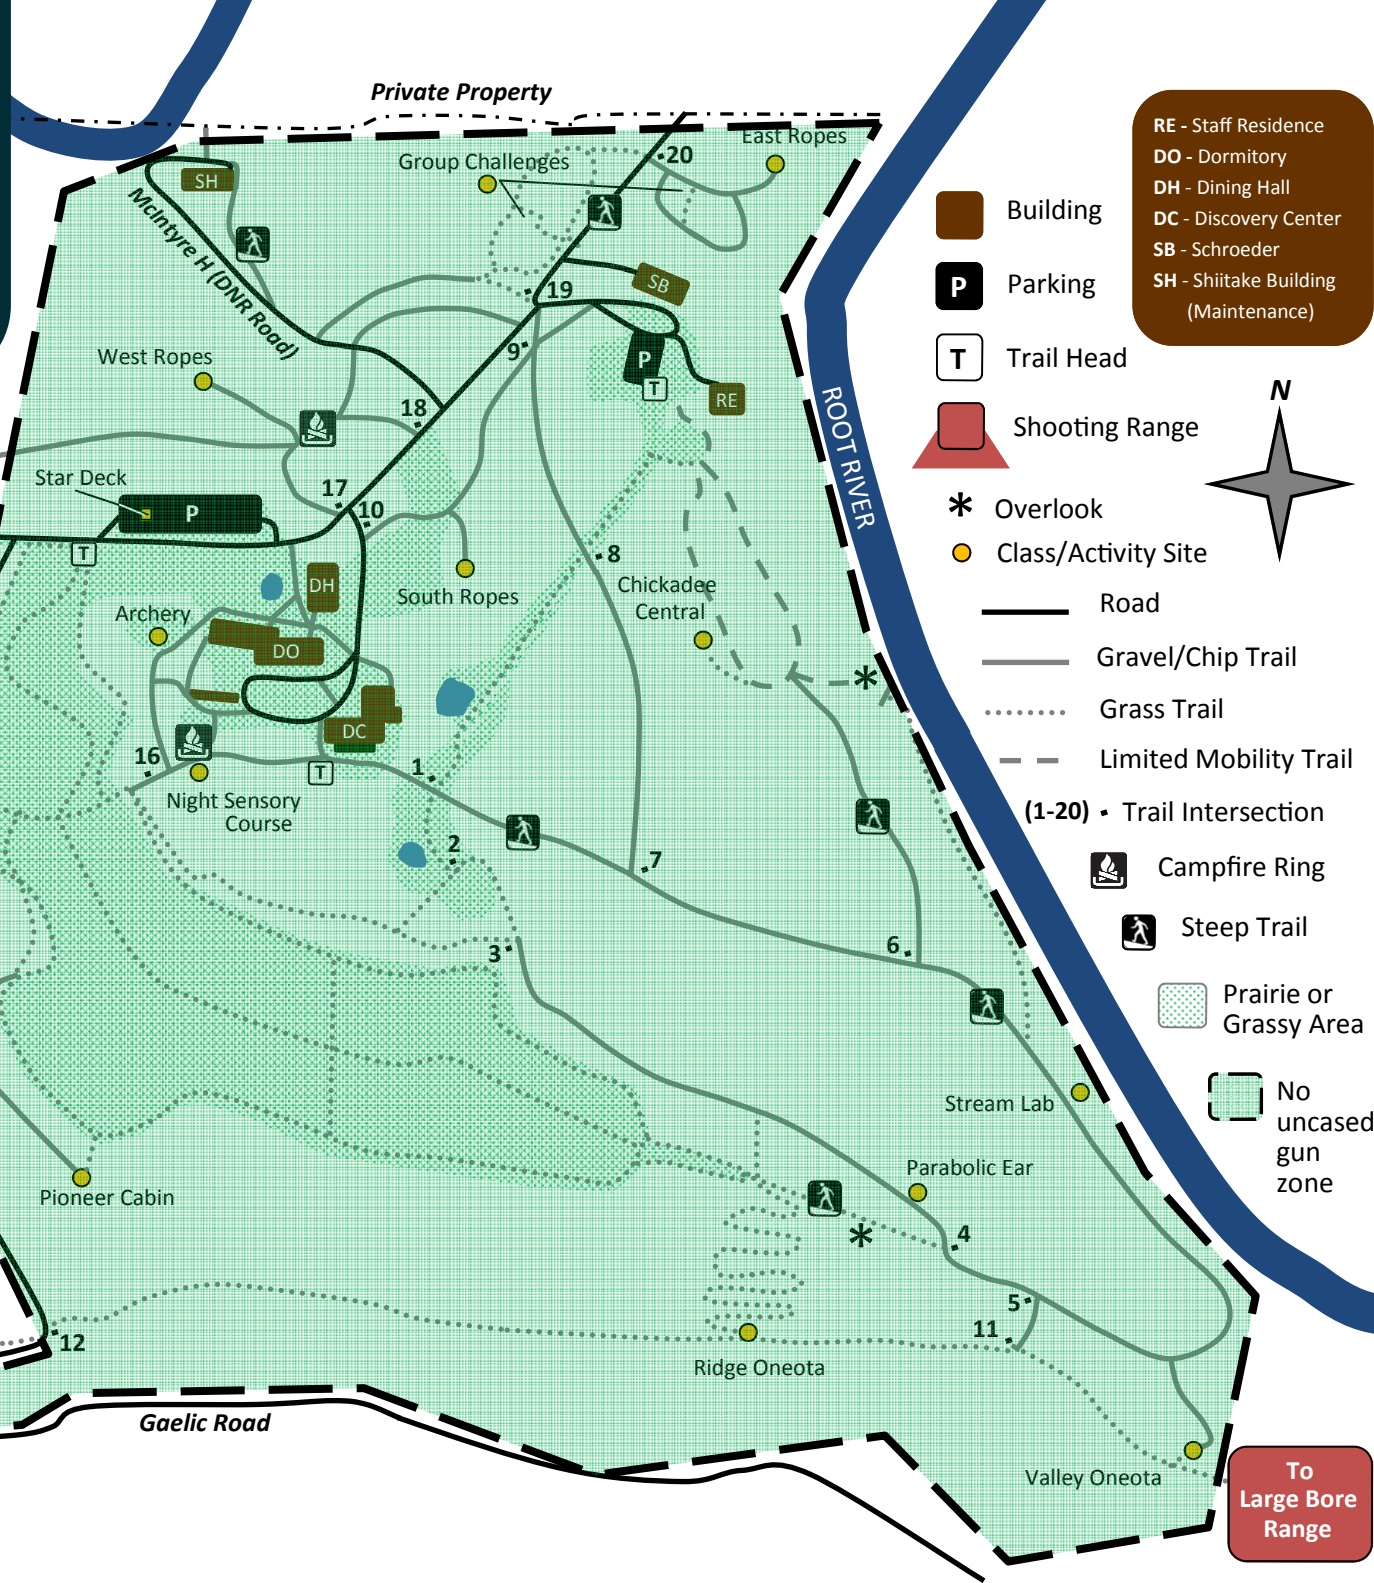

Eagle Bluff

Environmental Learning Center

28097 Goodview Drive
Lanesboro, MN
507.467.2437
www.eagle-bluff.org

TRAIL RULES

1. Stay on marked trails.
2. Obey signs and postings.
3. Avoid interrupting groups in session.
4. Keep dogs leashed.

Trail Loop (1-7):
1 ¼ miles

Trail Loop (6-9):
¾ miles

Trail Loop (1-5, 11-16):
2 ⅓ miles

Limited Mobility Trail
⅓ Miles

All Trail Loops begin and end at their nearest Trail Head.

To Large Bore Range

Eagle Bluff

Environmental Learning Center

28097 Goodview Drive
Lanesboro, MN
507.467.2437
www.eagle-bluff.org

- MN DNR NO UNCASSED GUN ZONE -

HUNTING NOTICE

Eagle Bluff's 90 acres are part of a 300 acre **no uncased gun zone**, however bow hunting is allowed on the public lands around the property.

Please use care when on public lands around Eagle Bluff during the firearm seasons.

 No uncased gun zone.

Watch for signs.

- RE - Staff Residence
- DO - Dormitory
- DH - Dining Hall
- DC - Discovery Center
- SB - Schroeder
- SH - Shiitake Building (Maintenance)