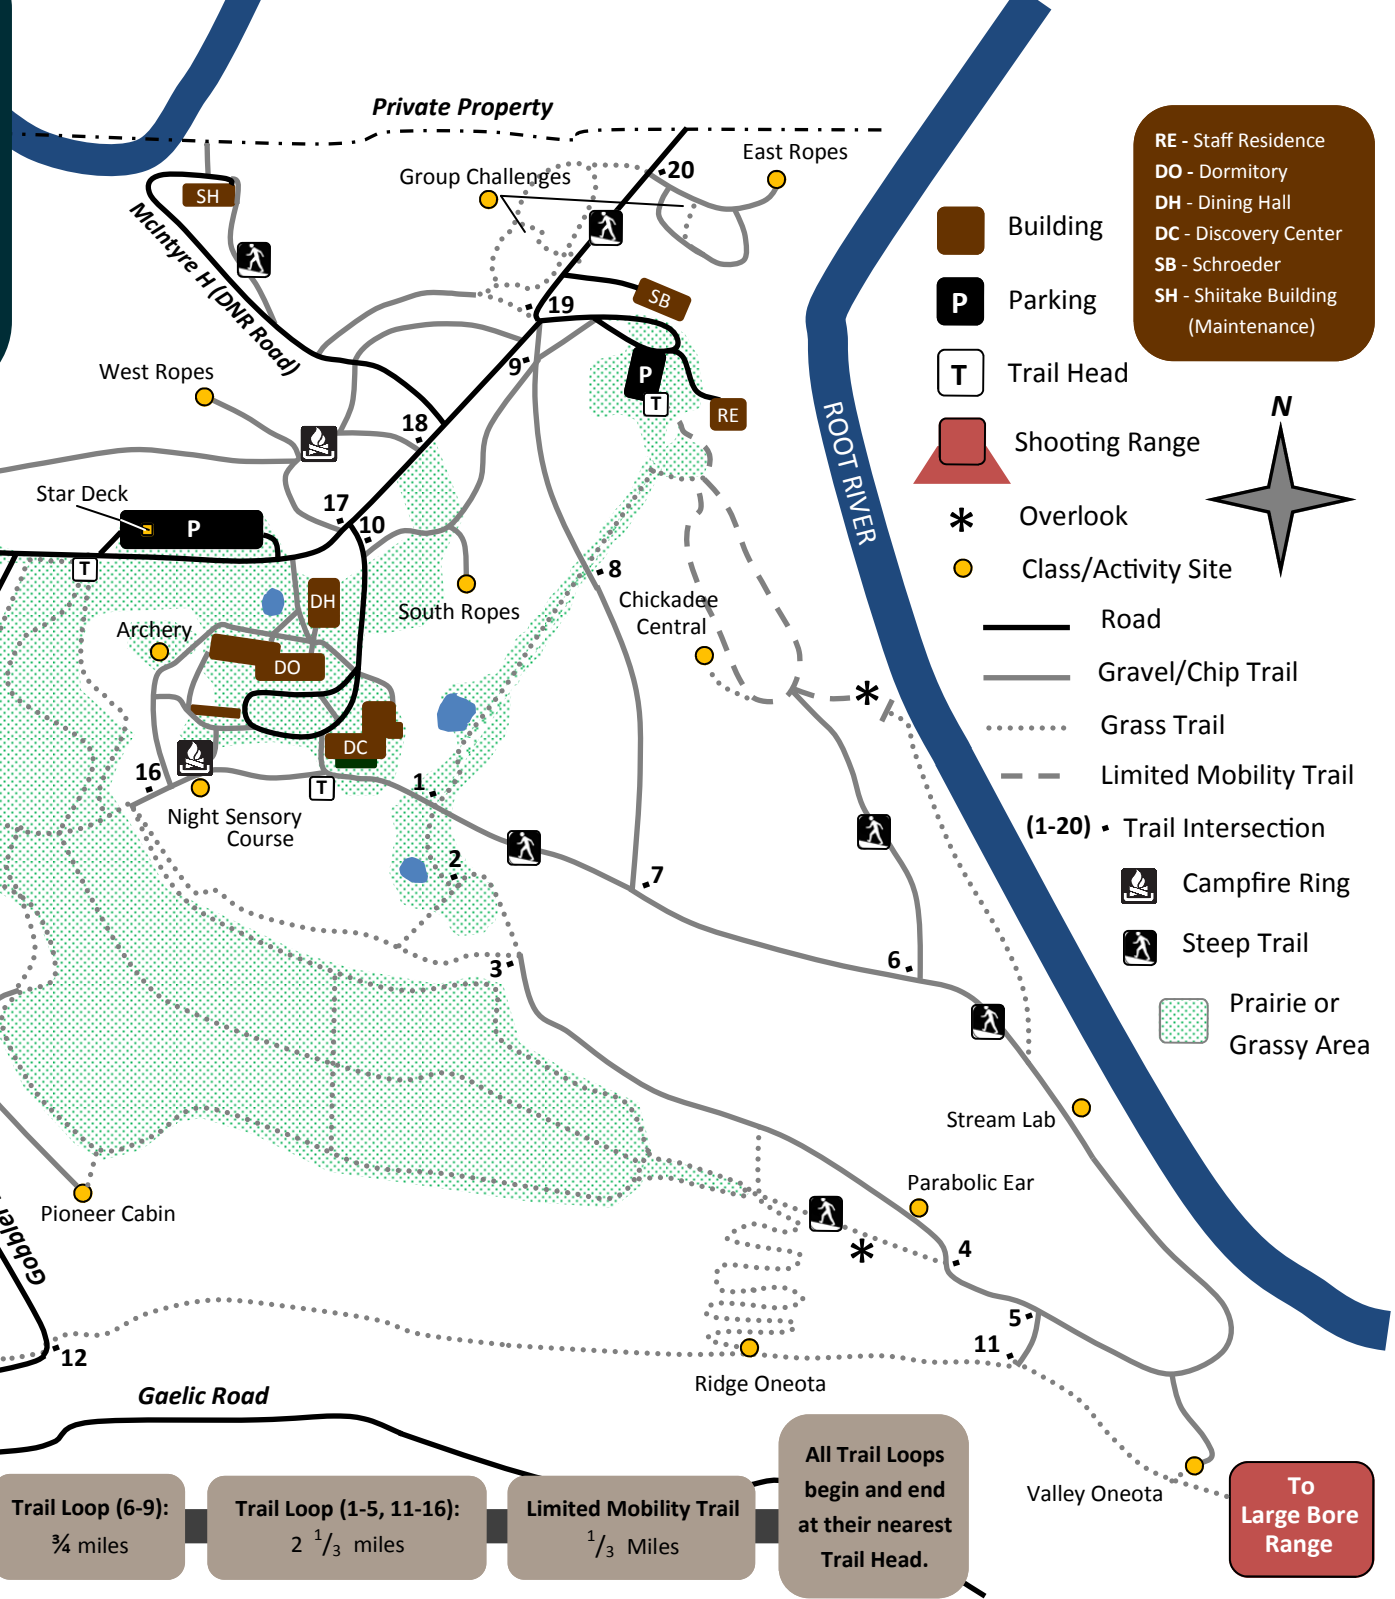

Eagle Bluff

Environmental Learning Center

28097 Goodview Drive
Lanesboro, MN
507.467.2437
www.eagle-bluff.org

TRAIL RULES

1. Stay on marked trails.
2. Obey signs and postings.
3. Avoid interrupting groups in session.
4. Keep dogs leashed.

Trail Loop (1-7):
1 ¼ miles

Trail Loop (6-9):
¾ miles

Trail Loop (1-5, 11-16):
2 ⅓ miles

Limited Mobility Trail
⅓ Miles

All Trail Loops begin and end at their nearest Trail Head.

To Large Bore Range

Eagle Bluff

Environmental Learning Center

28097 Goodview Drive
Lanesboro, MN
507.467.2437
www.eagle-bluff.org

- MN DNR NO UNCASSED GUN ZONE -

HUNTING NOTICE

Eagle Bluff's 90 acres are part of a 300 acre **no uncased gun zone**, however bow hunting is allowed on the public lands around the property.

Please use care when on public lands around Eagle Bluff during the firearm seasons.

 No uncased gun zone.

Watch for signs.

- RE - Staff Residence
- DO - Dormitory
- DH - Dining Hall
- DC - Discovery Center
- SB - Schroeder
- SH - Shiitake Building (Maintenance)