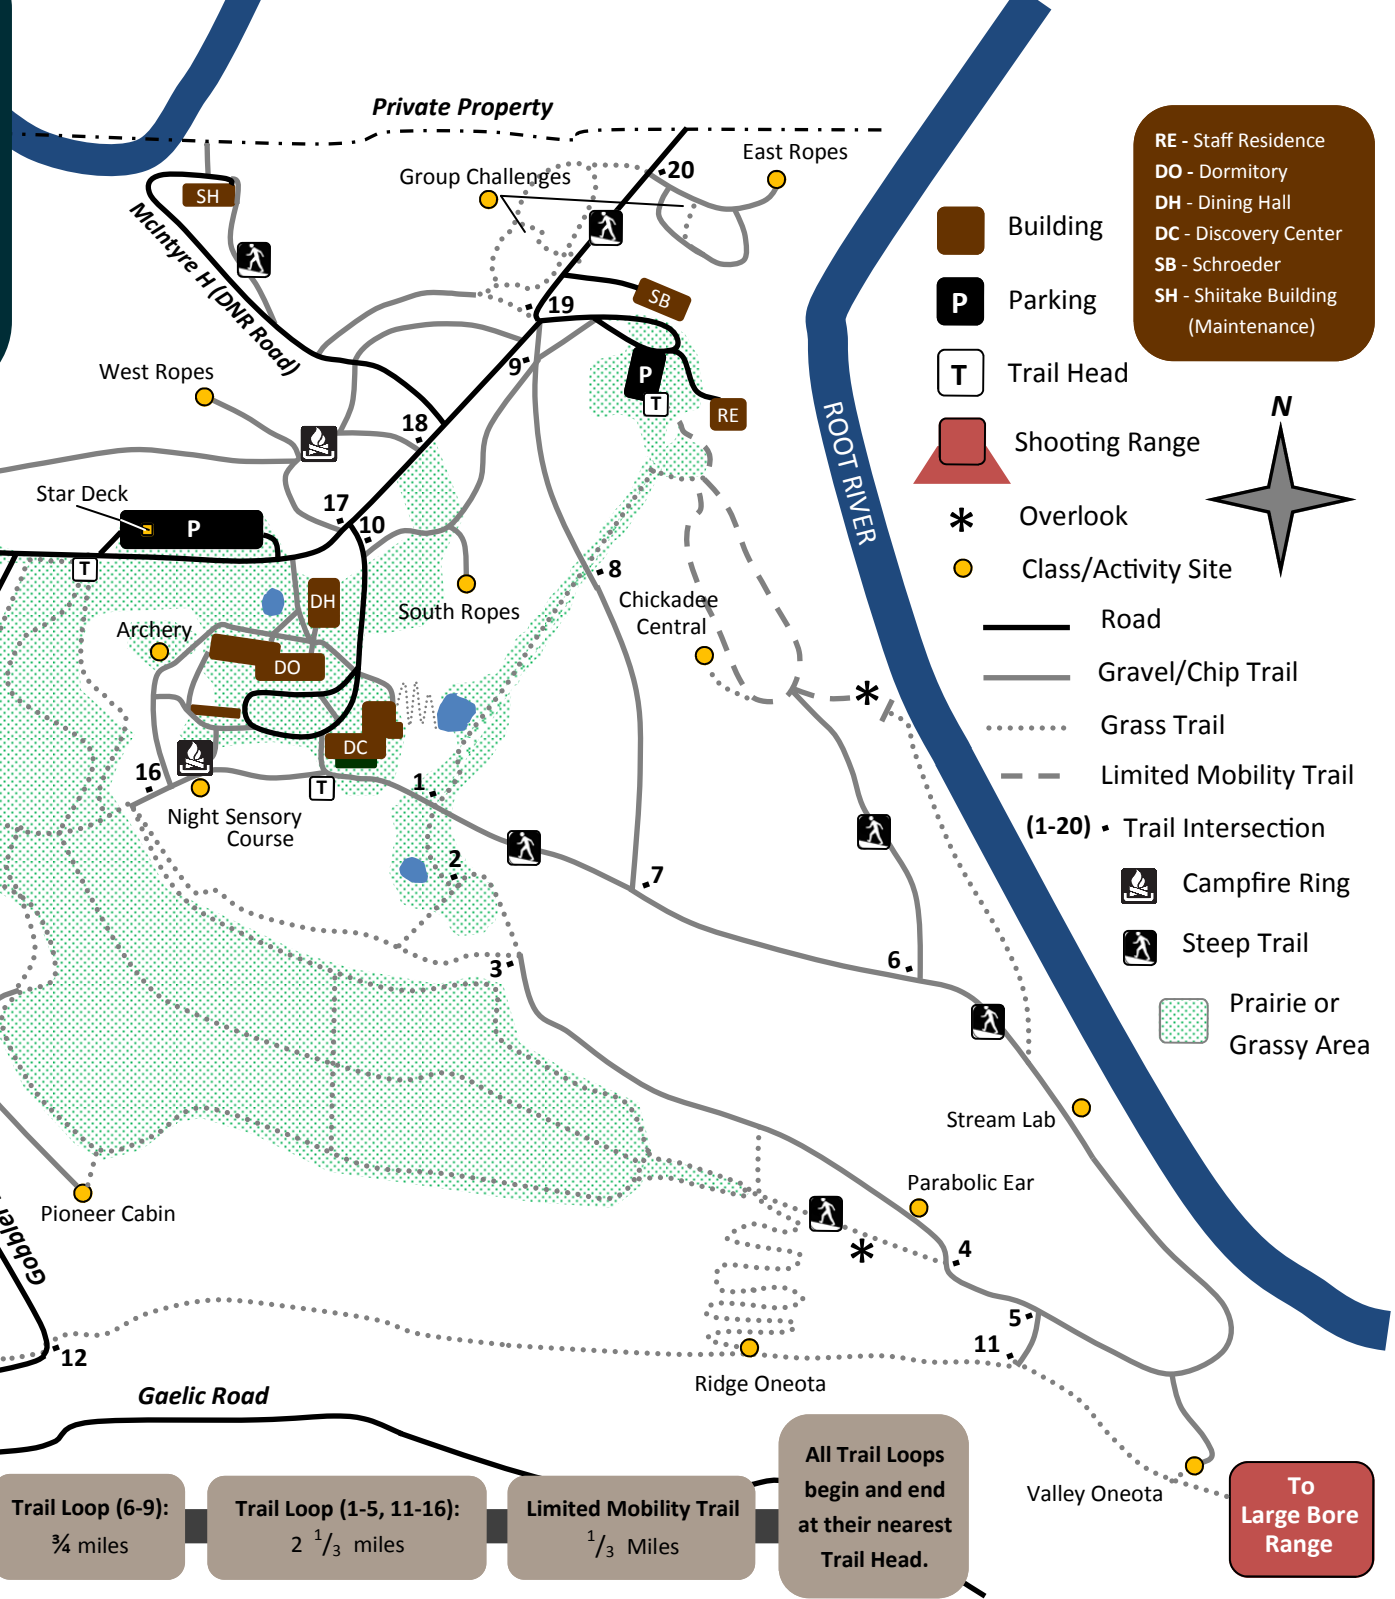

Eagle Bluff

Environmental Learning Center

28097 Goodview Drive
Lanesboro, MN
507.467.2437
www.eagle-bluff.org

RE - Staff Residence
DO - Dormitory
DH - Dining Hall
DC - Discovery Center
SB - Schroeder
SH - Shiitake Building (Maintenance)

- Building
- Parking
- Trail Head
- Shooting Range
- Overlook
- Class/Activity Site
- Road
- Gravel/Chip Trail
- Grass Trail
- Limited Mobility Trail
- Trail Intersection
- Campfire Ring
- Steep Trail
- Prairie or Grassy Area

1. **TRAIL RULES**
1. Stay on marked trails.
  2. Obey signs and postings.
  3. Avoid interrupting groups in session.
  4. Keep dogs leashed.

Trail Loop (1-7): 1 ¼ miles

Trail Loop (6-9): ¾ miles

Trail Loop (1-5, 11-16): 2 ⅓ miles

Limited Mobility Trail: ⅓ Miles

All Trail Loops begin and end at their nearest Trail Head.

To Large Bore Range