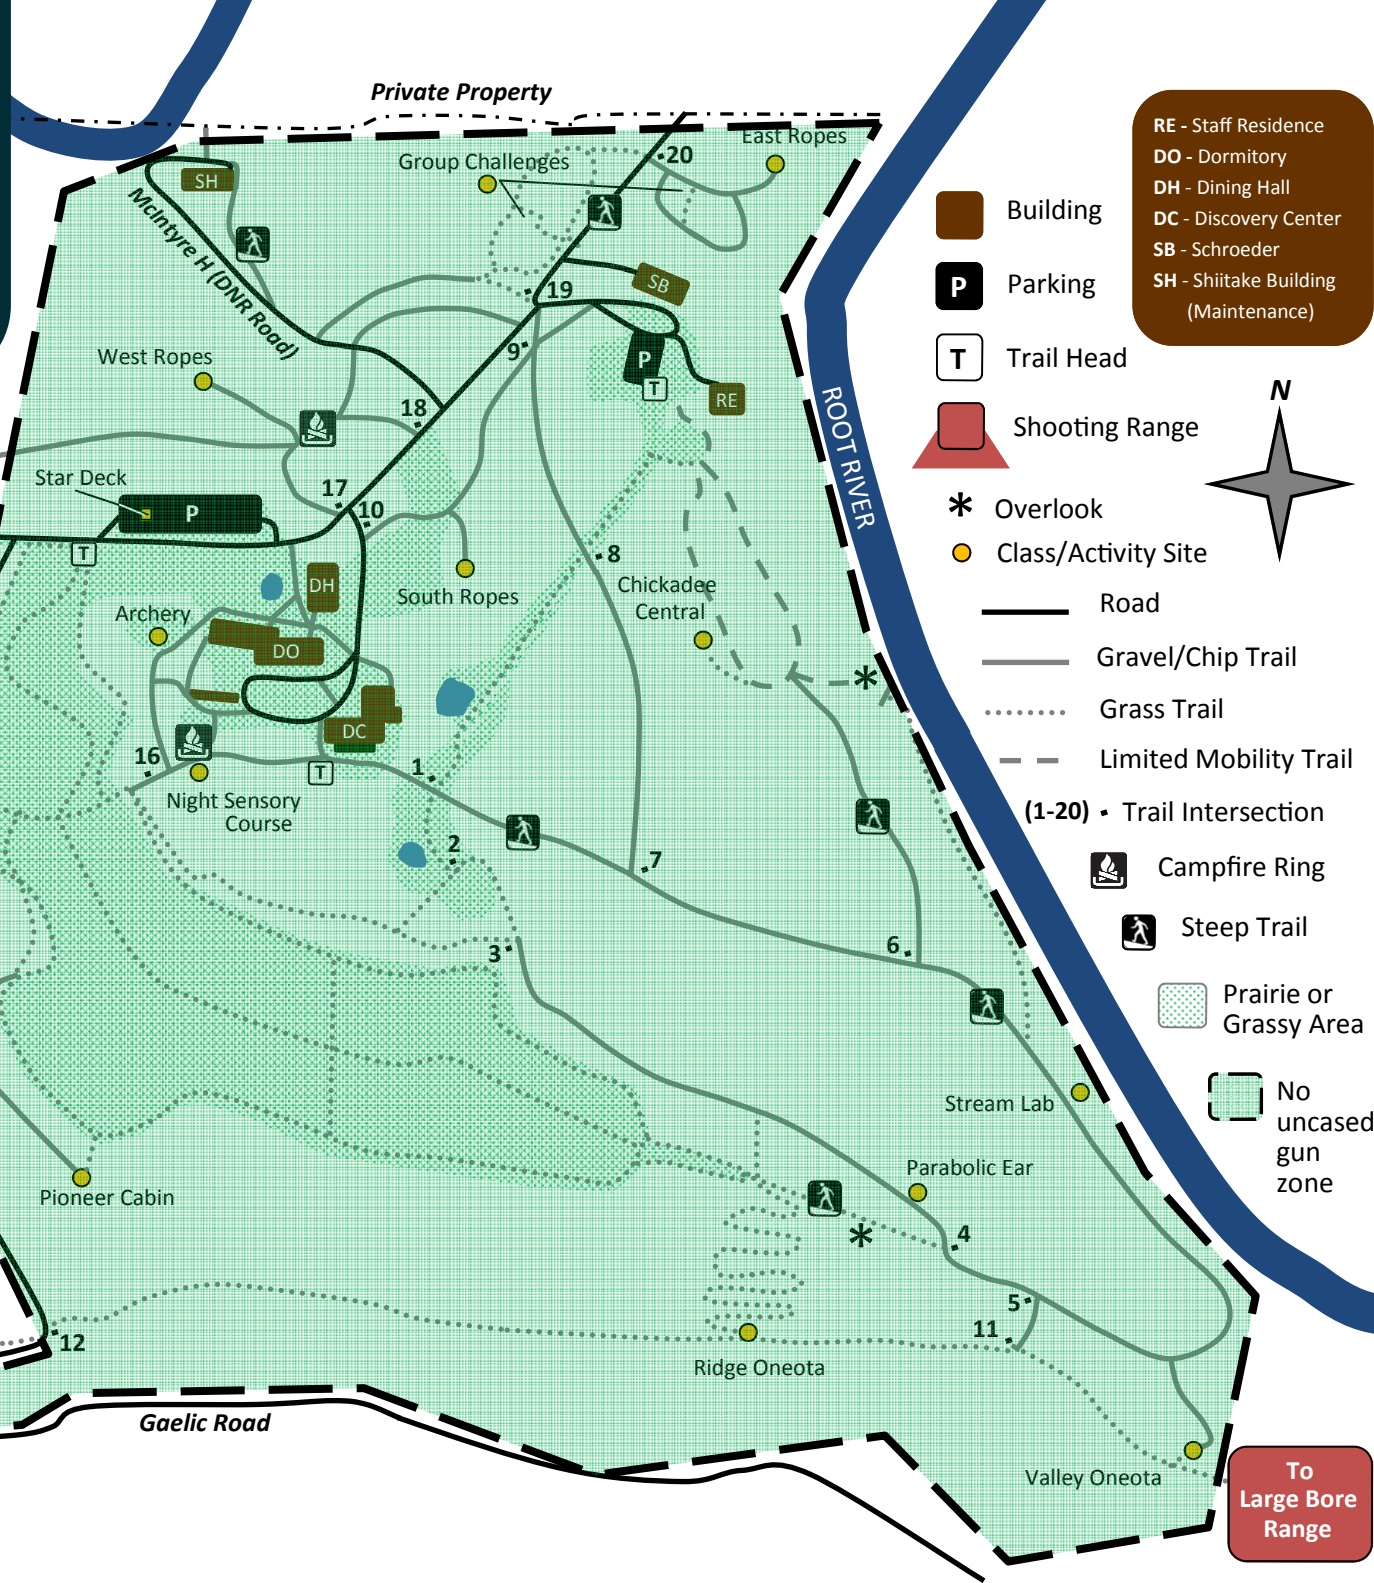

- TRAIL RULES**
1. Stay on marked trails.
 2. Obey signs and postings.
 3. Avoid interrupting groups in session.
 4. Keep dogs leashed.

Trail Loop (1-7): 1 ¼ miles

Trail Loop (6-9): ¾ miles

Trail Loop (1-5, 11-16): 2 ⅓ miles

Limited Mobility Trail: ⅓ Miles

All Trail Loops begin and end at their nearest Trail Head.

To Large Bore Range

Eagle Bluff

Environmental Learning Center

28097 Goodview Drive
Lanesboro, MN
507.467.2437
www.eagle-bluff.org

- MN DNR NO UNCASSED GUN ZONE -

HUNTING NOTICE

Eagle Bluff's 90 acres are part of a 300 acre **no uncased gun zone**, however bow hunting is allowed on the public lands around the property.

Please use care when on public lands around Eagle Bluff during the firearm seasons.

 No uncased gun zone.

Watch for signs.

- RE - Staff Residence
- DO - Dormitory
- DH - Dining Hall
- DC - Discovery Center
- SB - Schroeder
- SH - Shiitake Building (Maintenance)

-  Building
-  Parking
-  Trail Head
-  Shooting Range
-  * Overlook
-  Class/Activity Site
-  Road
-  Gravel/Chip Trail
-  Grass Trail
-  Limited Mobility Trail
-  (1-20) Trail Intersection
-  Campfire Ring
-  Steep Trail
-  Prairie or Grassy Area
-  No uncased gun zone