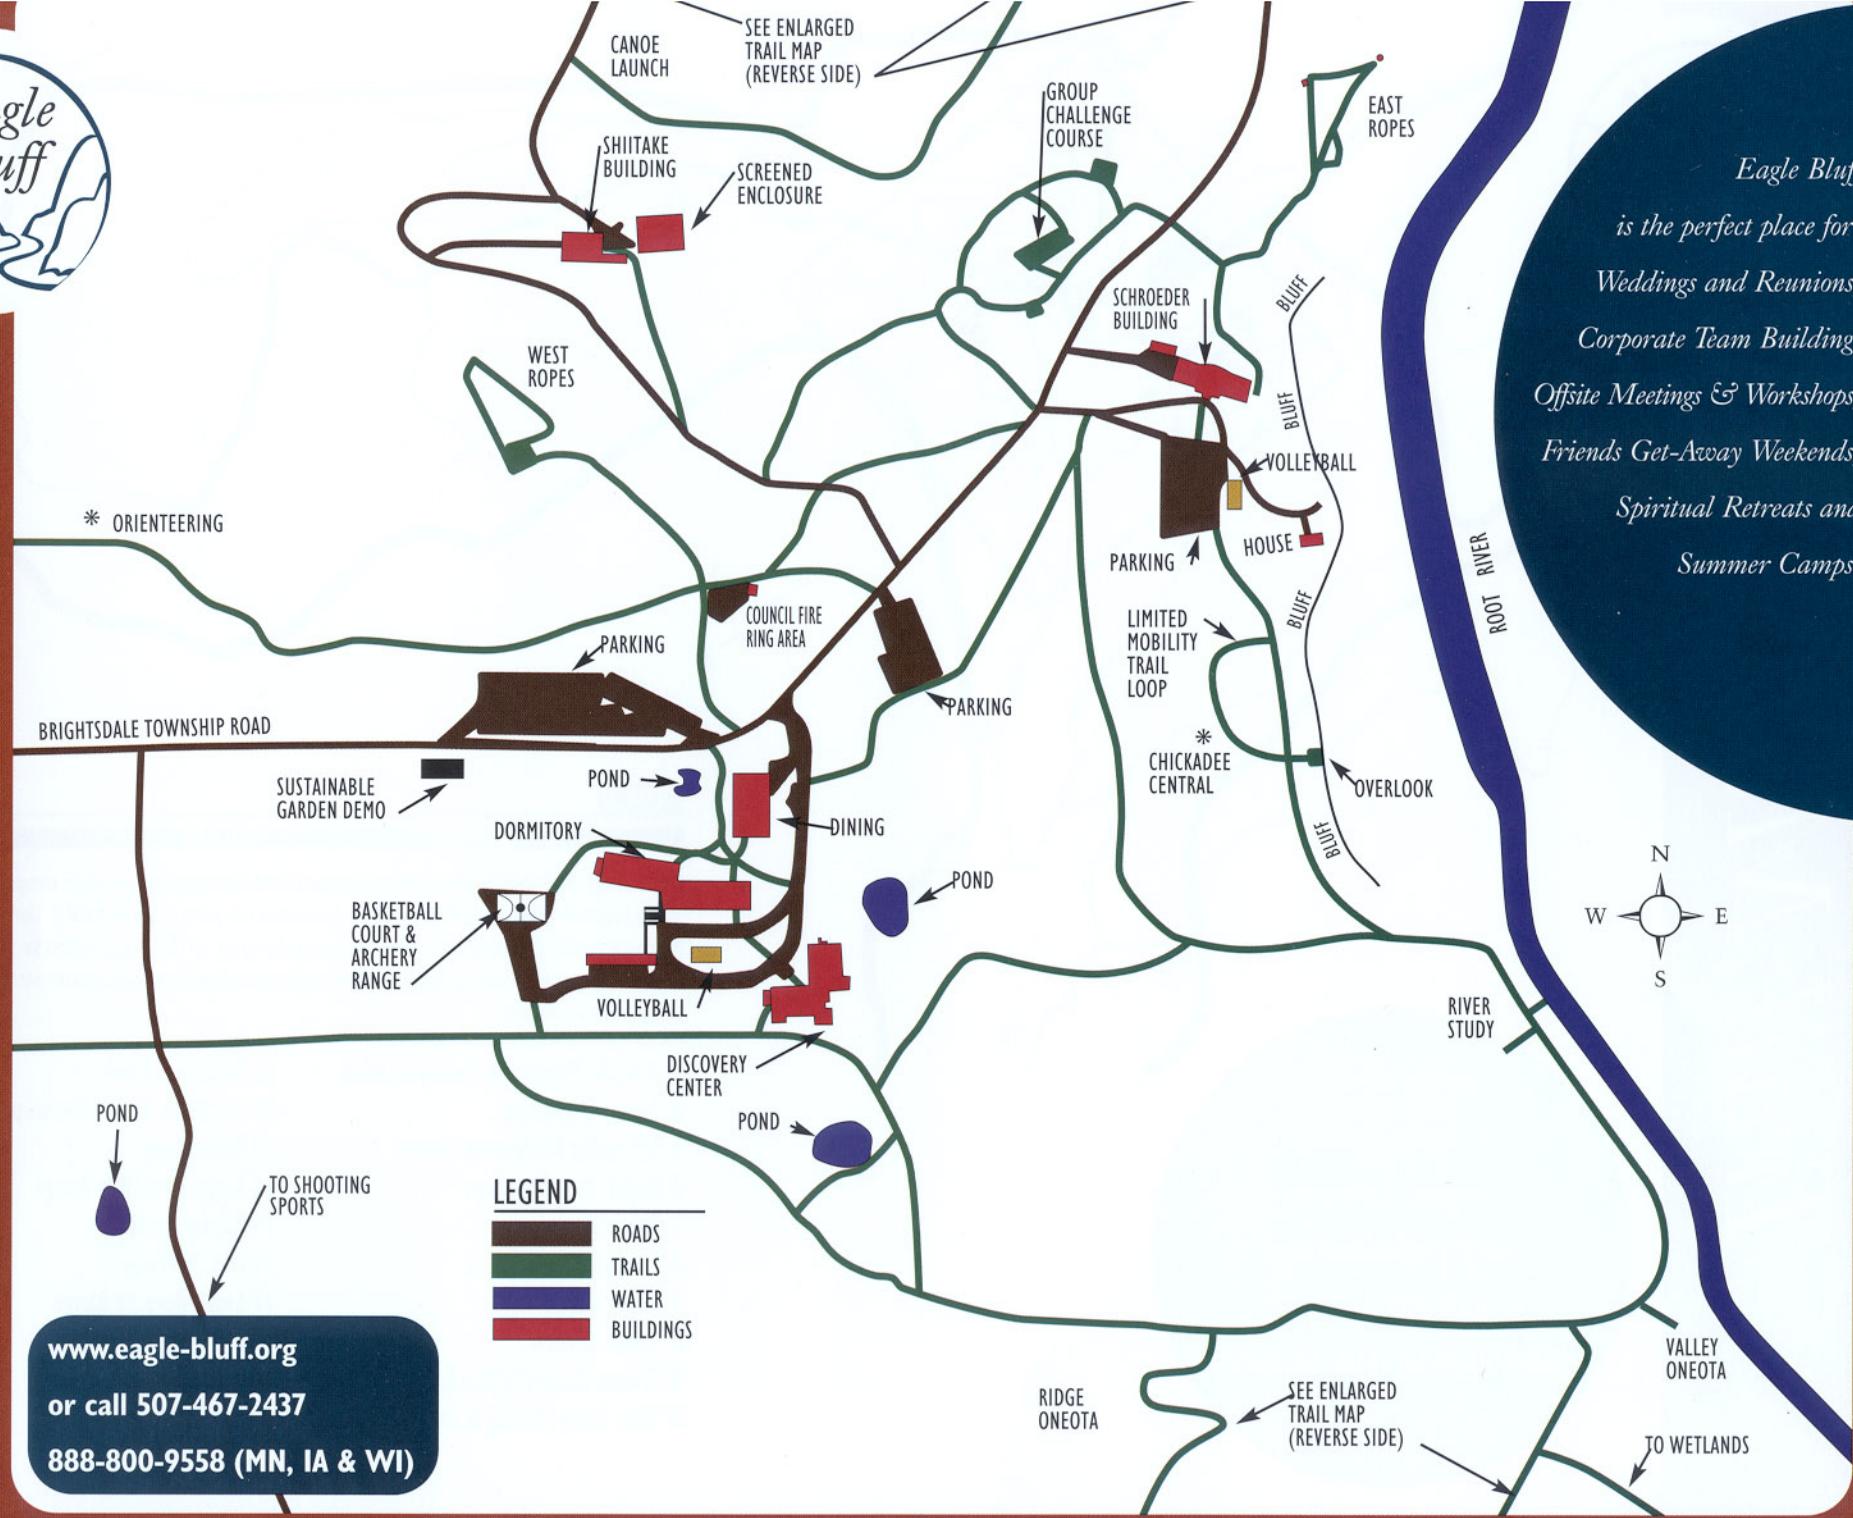

Environmental Learning Center

Campus Map

Eagle Bluff is the perfect place for:

- Weddings and Reunions,*
- Corporate Team Building,*
- Offsite Meetings & Workshops,*
- Friends Get-Away Weekends,*
- Spiritual Retreats and Summer Camps.*

LEGEND

	ROADS
	TRAILS
	WATER
	BUILDINGS

www.eagle-bluff.org
 or call 507-467-2437
 888-800-9558 (MN, IA & WI)